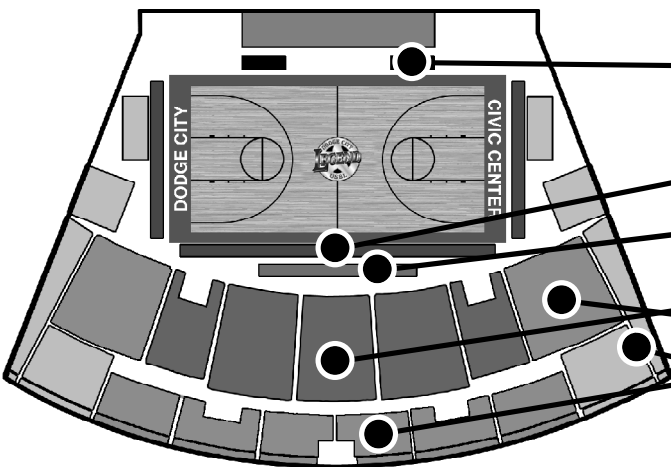

2003 Dodge City Legend Civic Center Seating Chart

	Single Game	Season
● Coach's Row Reserved Includes VIP Access	\$50	\$750
● Courtside Reserved	\$25	\$375
● Floor Reserved	\$15	\$225
● Premier Reserved	\$12	\$180
● Mezzanine/Balcony Reserved	\$9	\$135
● General Admission	\$6	\$90